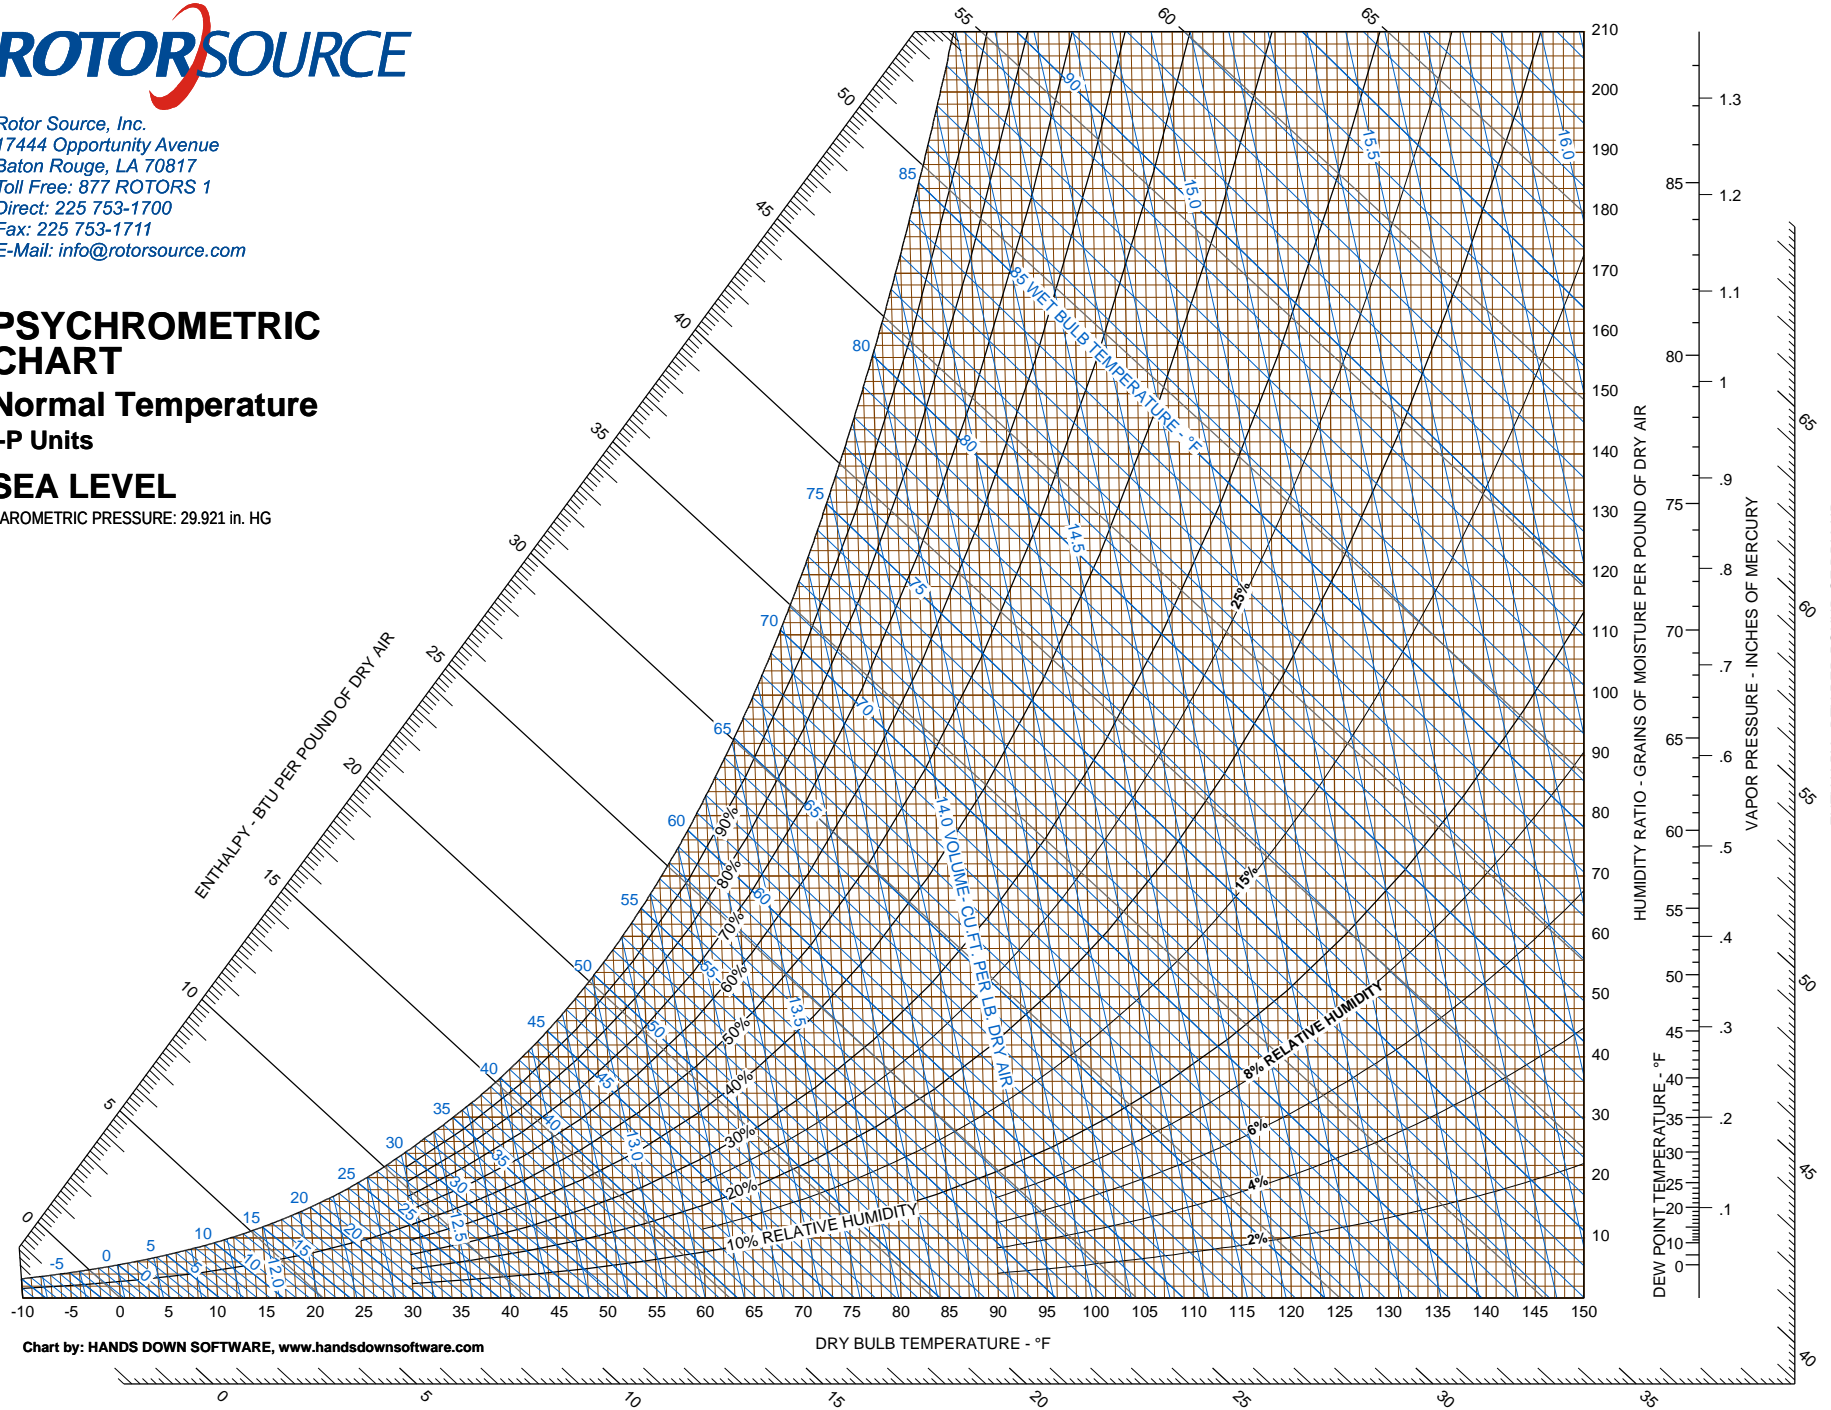

# PSYCHROMETRIC CHART

Normal Temperature  
I-P Units

SEA LEVEL

BAROMETRIC PRESSURE: 29.921 in. HG

Chart by: HANDS DOWN SOFTWARE, [www.handsdownsoftware.com](http://www.handsdownsoftware.com)

Rotor Source, Inc.  
17444 Opportunity Avenue  
Baton Rouge, LA 70817  
Toll Free: 877 ROTORS 1  
Direct: 225 753-1700  
Fax: 225 753-1711  
E-Mail: info@rotorsource.com

# PSYCHROMETRIC CHART

Normal Temperature  
SI Units

SEA LEVEL

BAROMETRIC PRESSURE: 101.325 kPa

Chart by: HANDS DOWN SOFTWARE, [www.handsdownsoftware.com](http://www.handsdownsoftware.com)