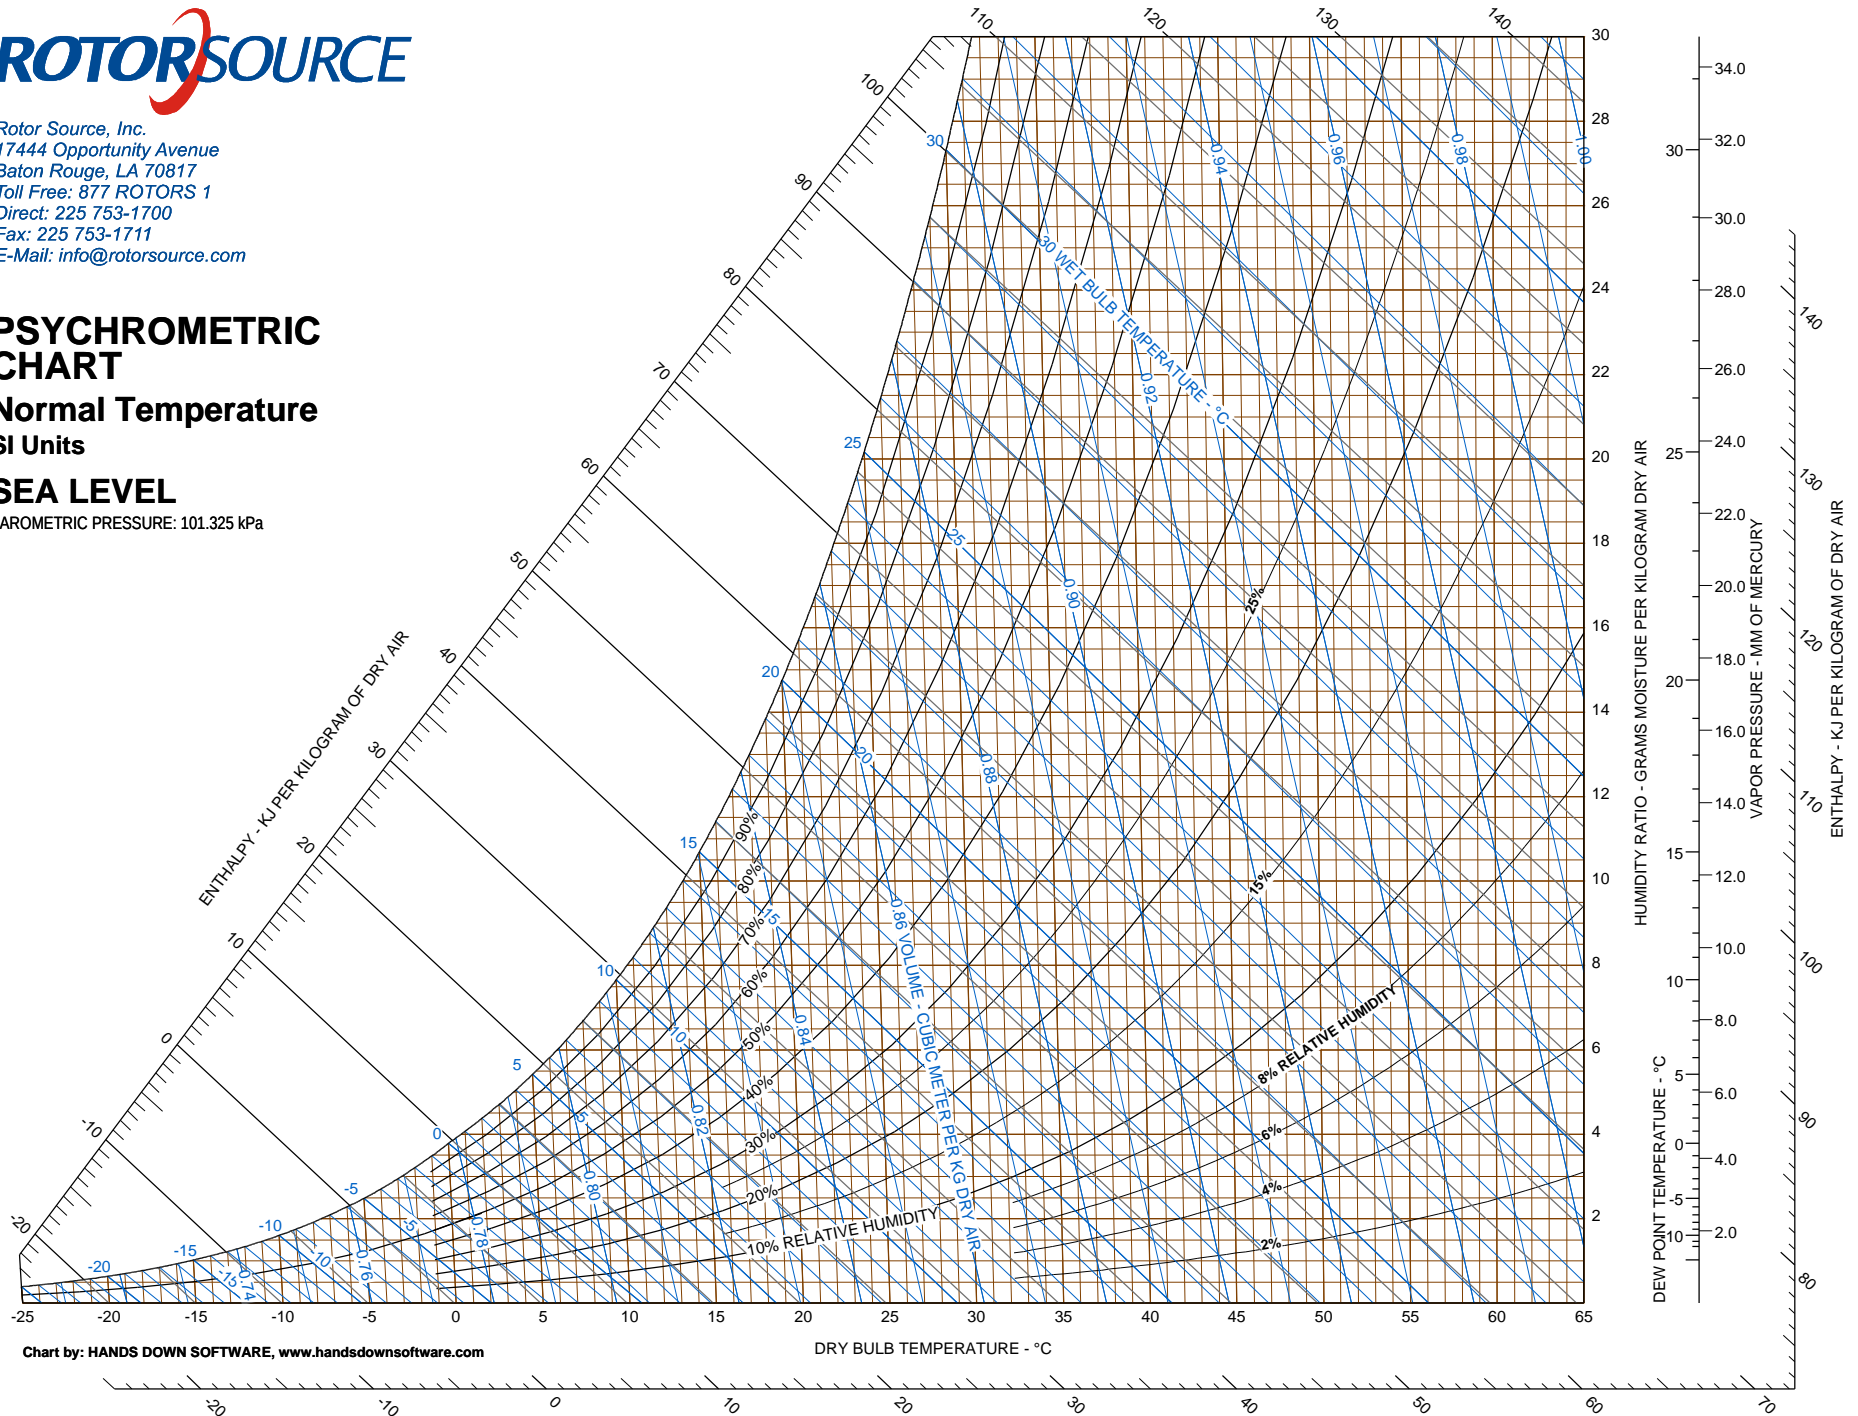

# PSYCHROMETRIC CHART

Normal Temperature  
I-P Units

SEA LEVEL

BAROMETRIC PRESSURE: 29.921 in. HG

Chart by: HANDS DOWN SOFTWARE, [www.handsdownsoftware.com](http://www.handsdownsoftware.com)

Rotor Source, Inc.  
17444 Opportunity Avenue  
Baton Rouge, LA 70817  
Toll Free: 877 ROTORS 1  
Direct: 225 753-1700  
Fax: 225 753-1711  
E-Mail: info@rotorsource.com

# PSYCHROMETRIC CHART

Normal Temperature  
SI Units

SEA LEVEL

BAROMETRIC PRESSURE: 101.325 kPa

Chart by: HANDS DOWN SOFTWARE, [www.handsdownsoftware.com](http://www.handsdownsoftware.com)