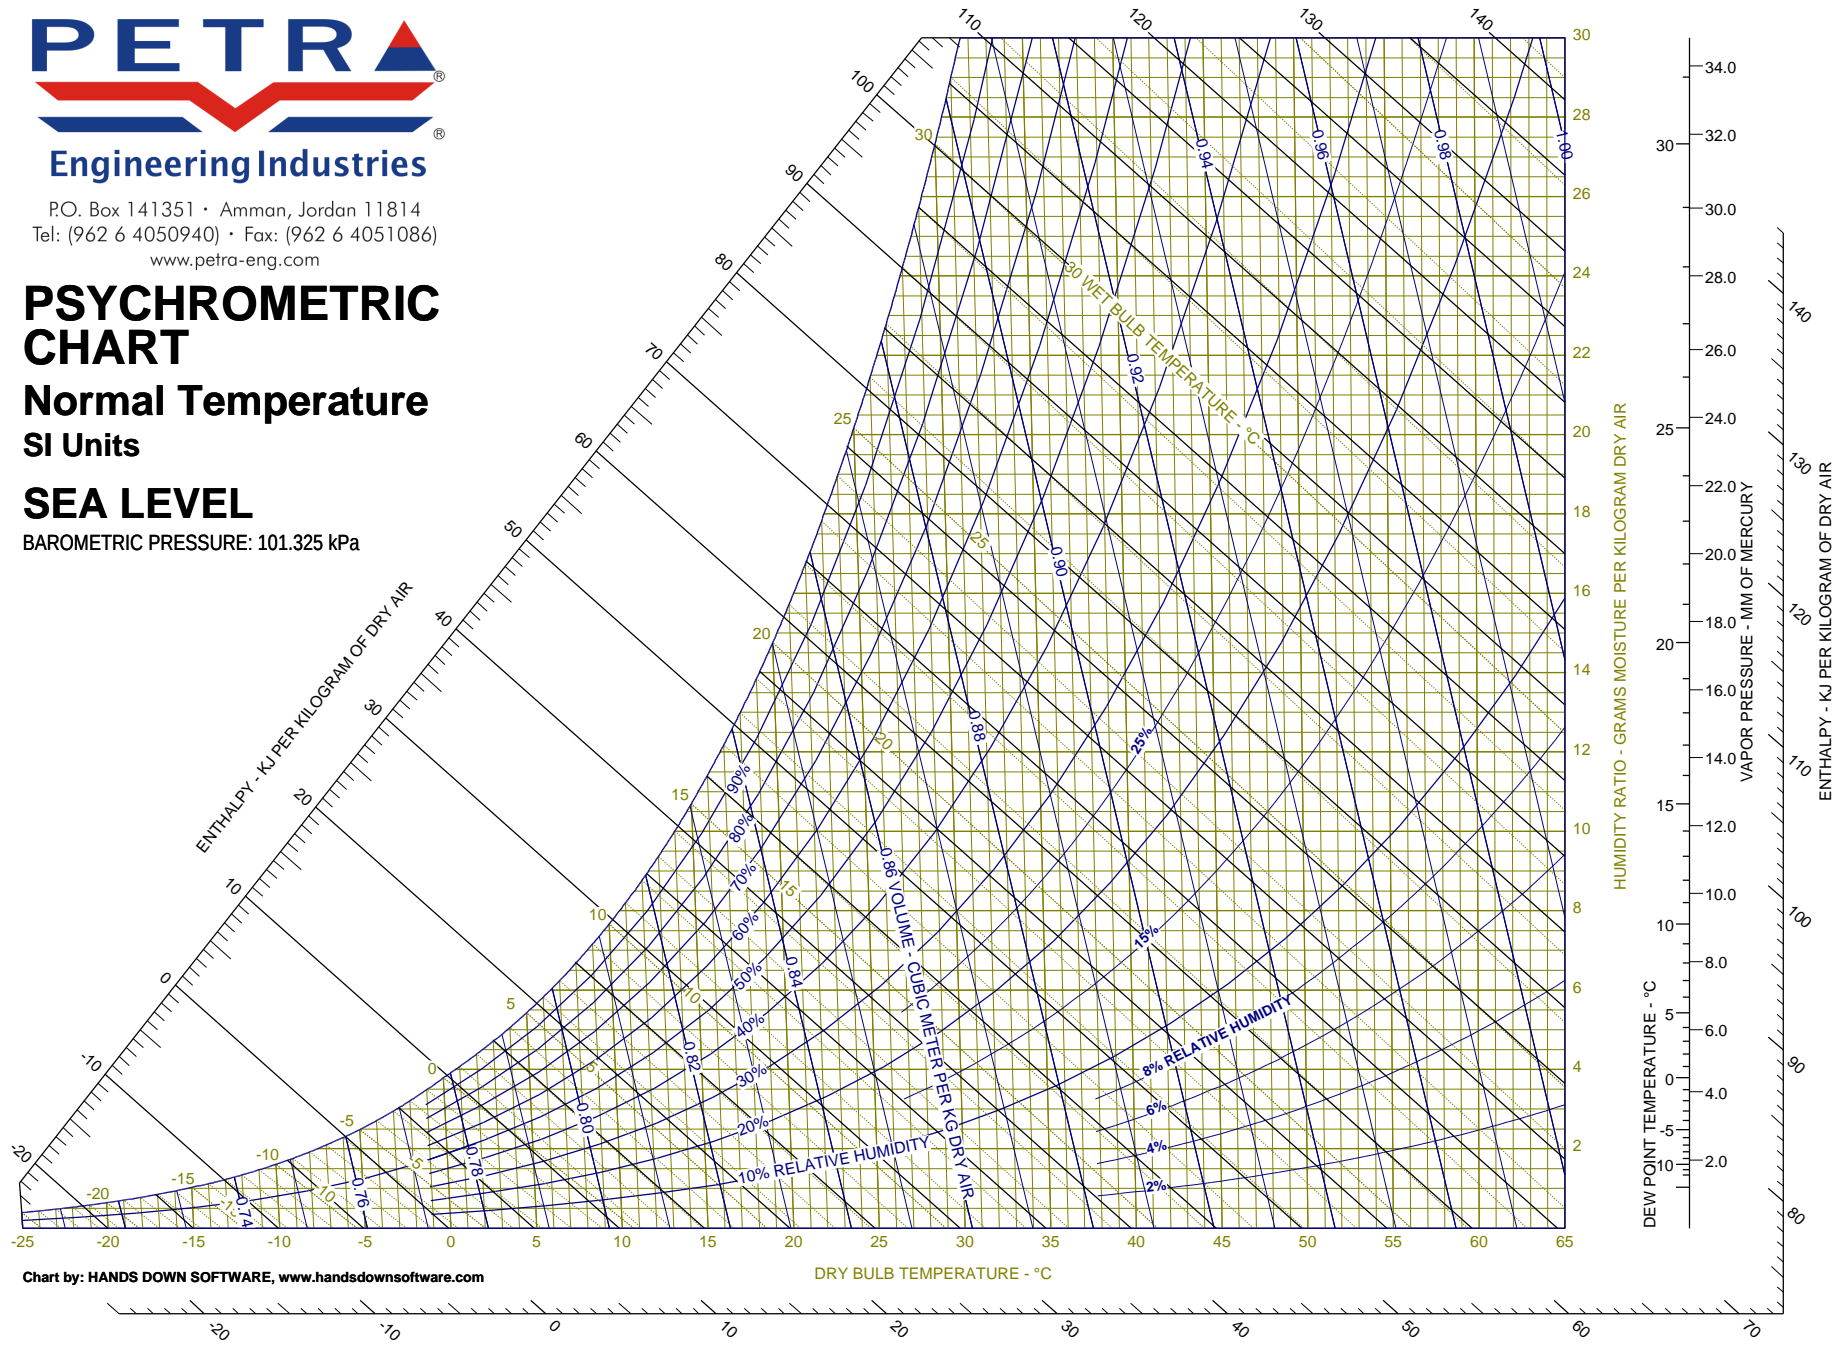

# PSYCHROMETRIC CHART

### SEA LEVEL

BAROMETRIC PRESSURE: 101.325 kPa

Chart by: HANDS DOWN SOFTWARE, [www.handsdownsoftware.com](http://www.handsdownsoftware.com)

DRY BULB TEMPERATURE - °C