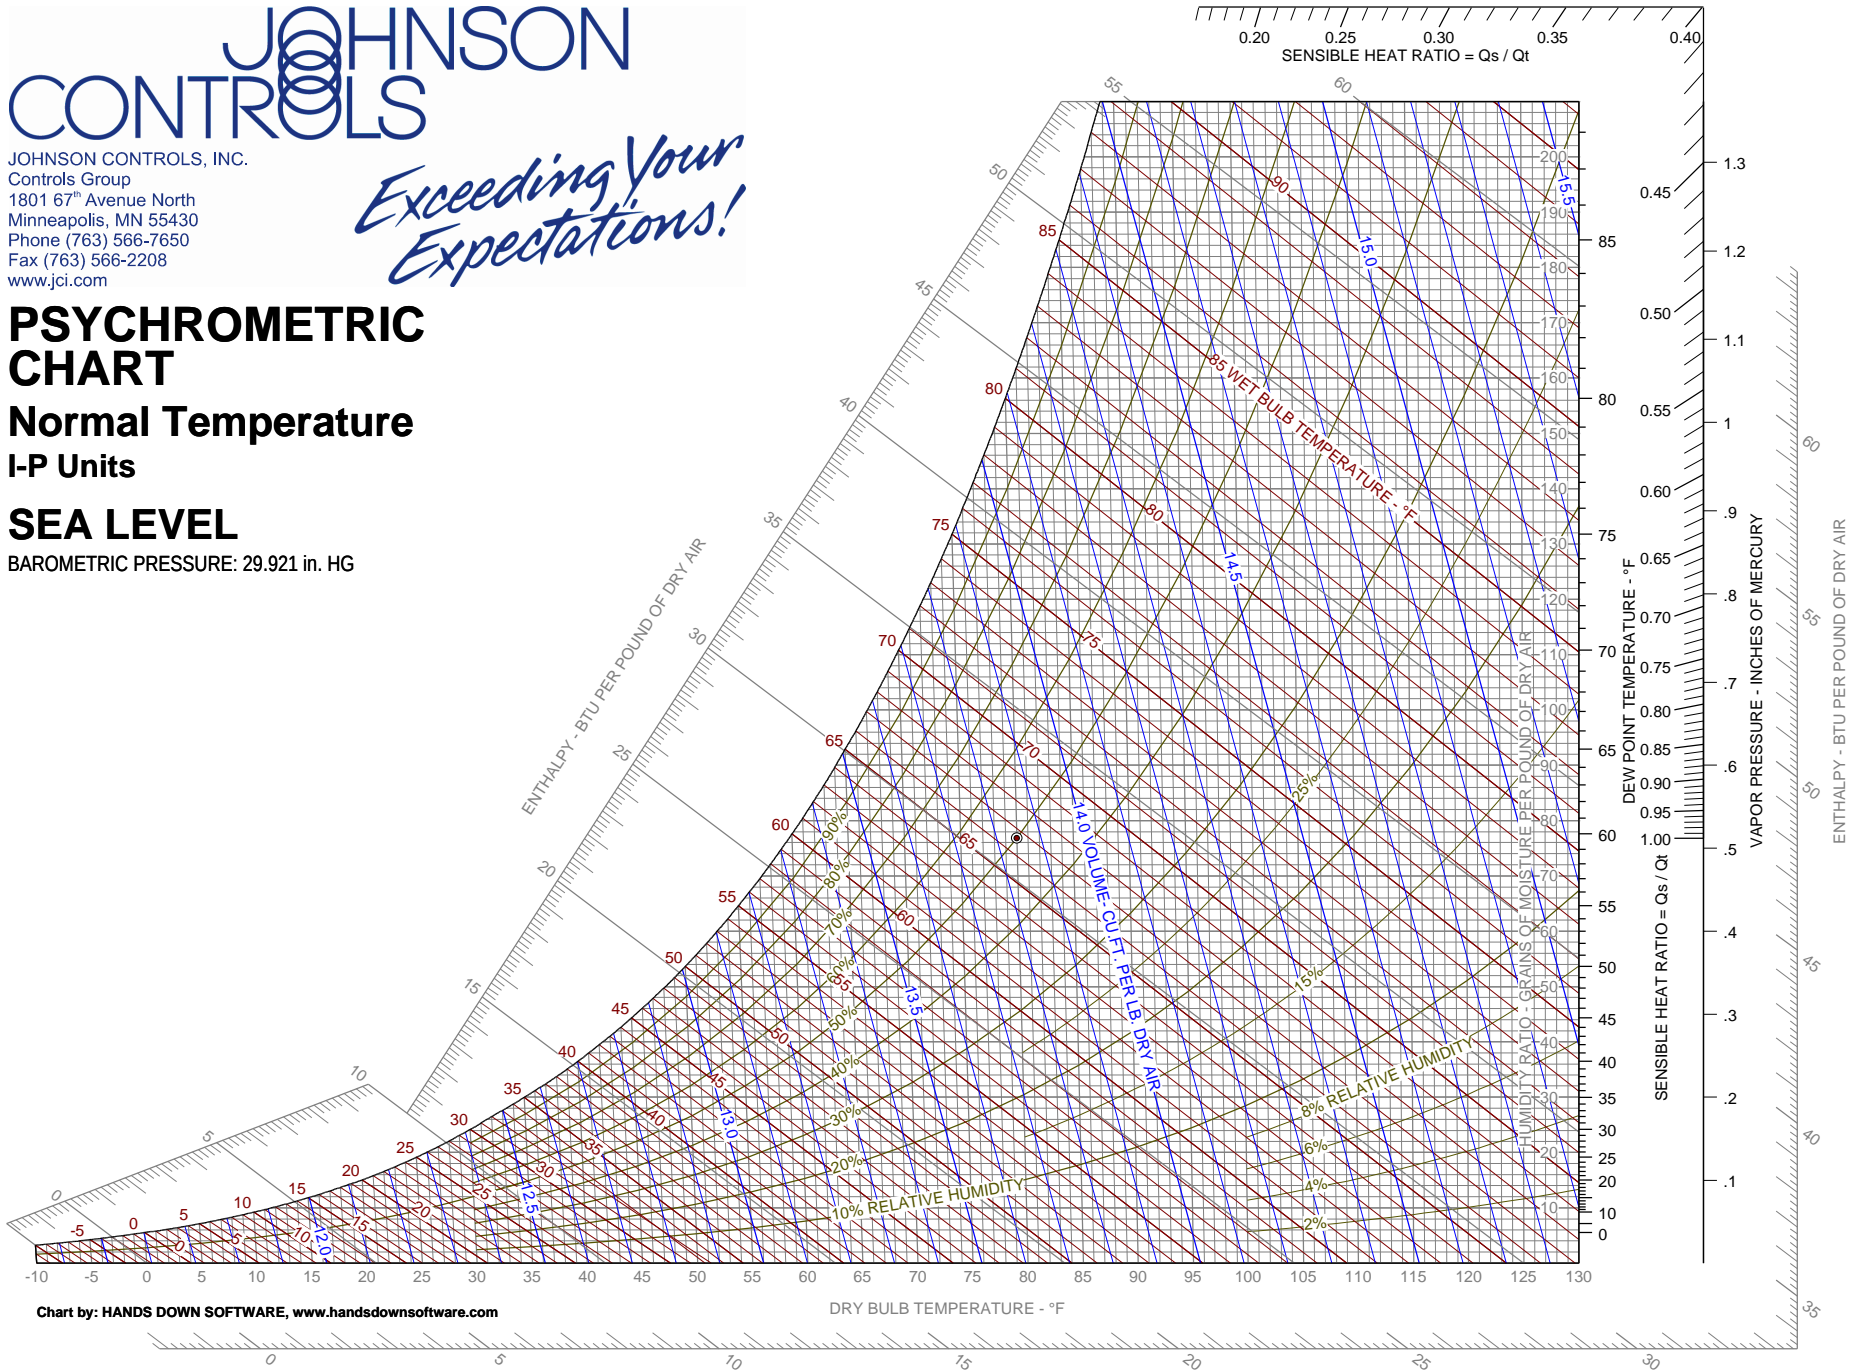

SEA LEVEL

BAROMETRIC PRESSURE: 29.921 in. HG

Chart by: HANDS DOWN SOFTWARE, www.handsdownsoftware.com

DRY BULB TEMPERATURE - °F

JOHNSON CONTROLS

JOHNSON CONTROLS, INC.
Controls Group
1801 67th Avenue North
Minneapolis, MN 55430
Phone (763) 566-7650
Fax (763) 566-2208
www.jci.com

Exceeding Your Expectations!

PSYCHROMETRIC CHART

Normal Temperature
SI Units

SEA LEVEL

BAROMETRIC PRESSURE: 101.325 kPa

Chart by: HANDS DOWN SOFTWARE, www.handsdownsoftware.com

DRY BULB TEMPERATURE - °C