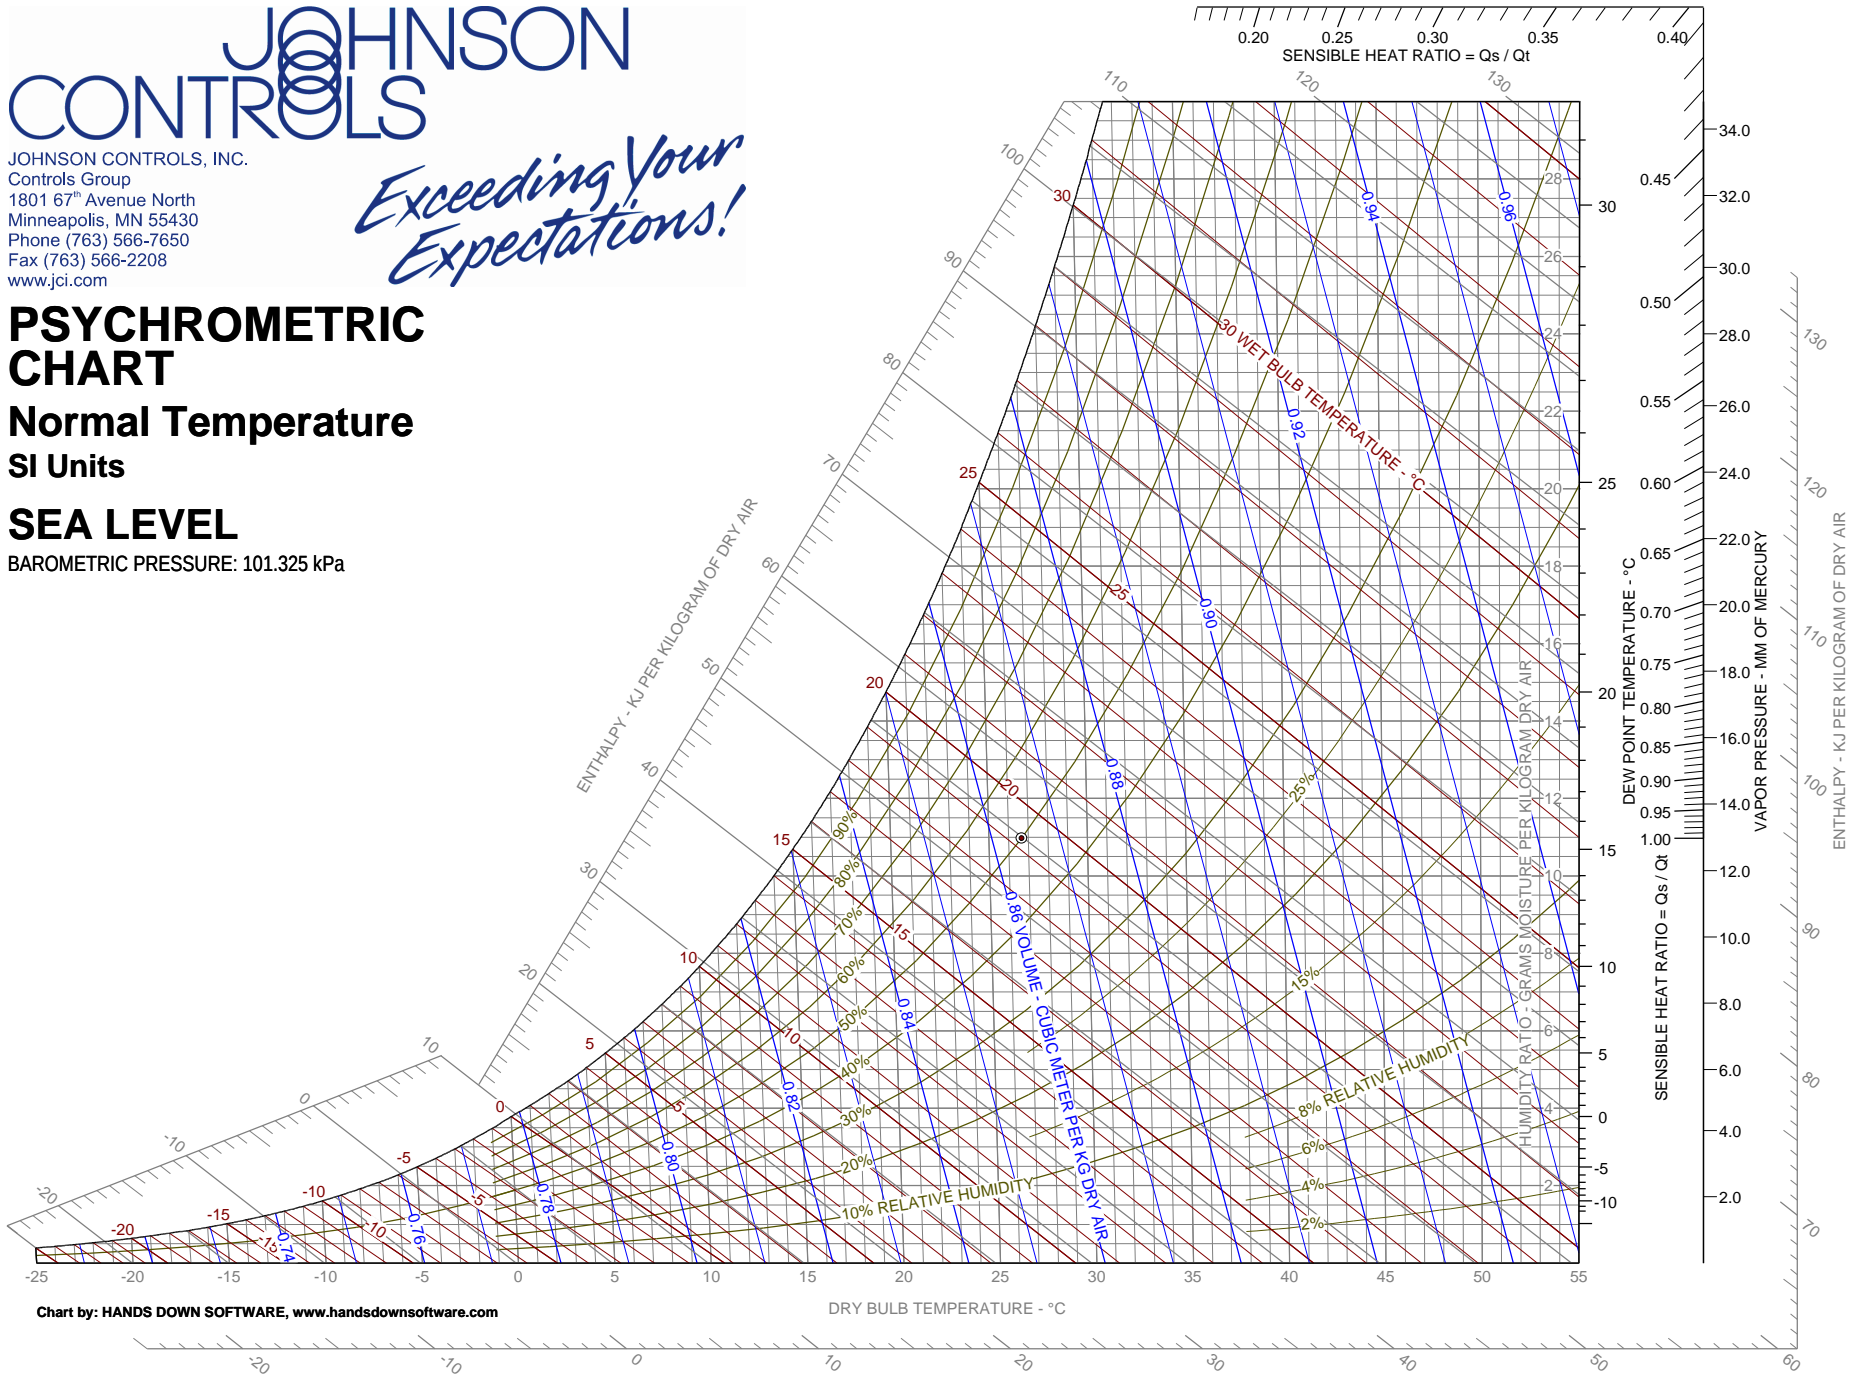

SEA LEVEL

BAROMETRIC PRESSURE: 29.921 in. HG

Chart by: HANDS DOWN SOFTWARE, www.handsdownsoftware.com

DRY BULB TEMPERATURE - °F

JOHNSON CONTROLS

JOHNSON CONTROLS, INC.
Controls Group
1801 67th Avenue North
Minneapolis, MN 55430
Phone (763) 566-7650
Fax (763) 566-2208
www.jci.com

Exceeding Your Expectations!

PSYCHROMETRIC CHART

Normal Temperature
SI Units

SEA LEVEL

BAROMETRIC PRESSURE: 101.325 kPa

Chart by: HANDS DOWN SOFTWARE, www.handsdownsoftware.com

DRY BULB TEMPERATURE - °C