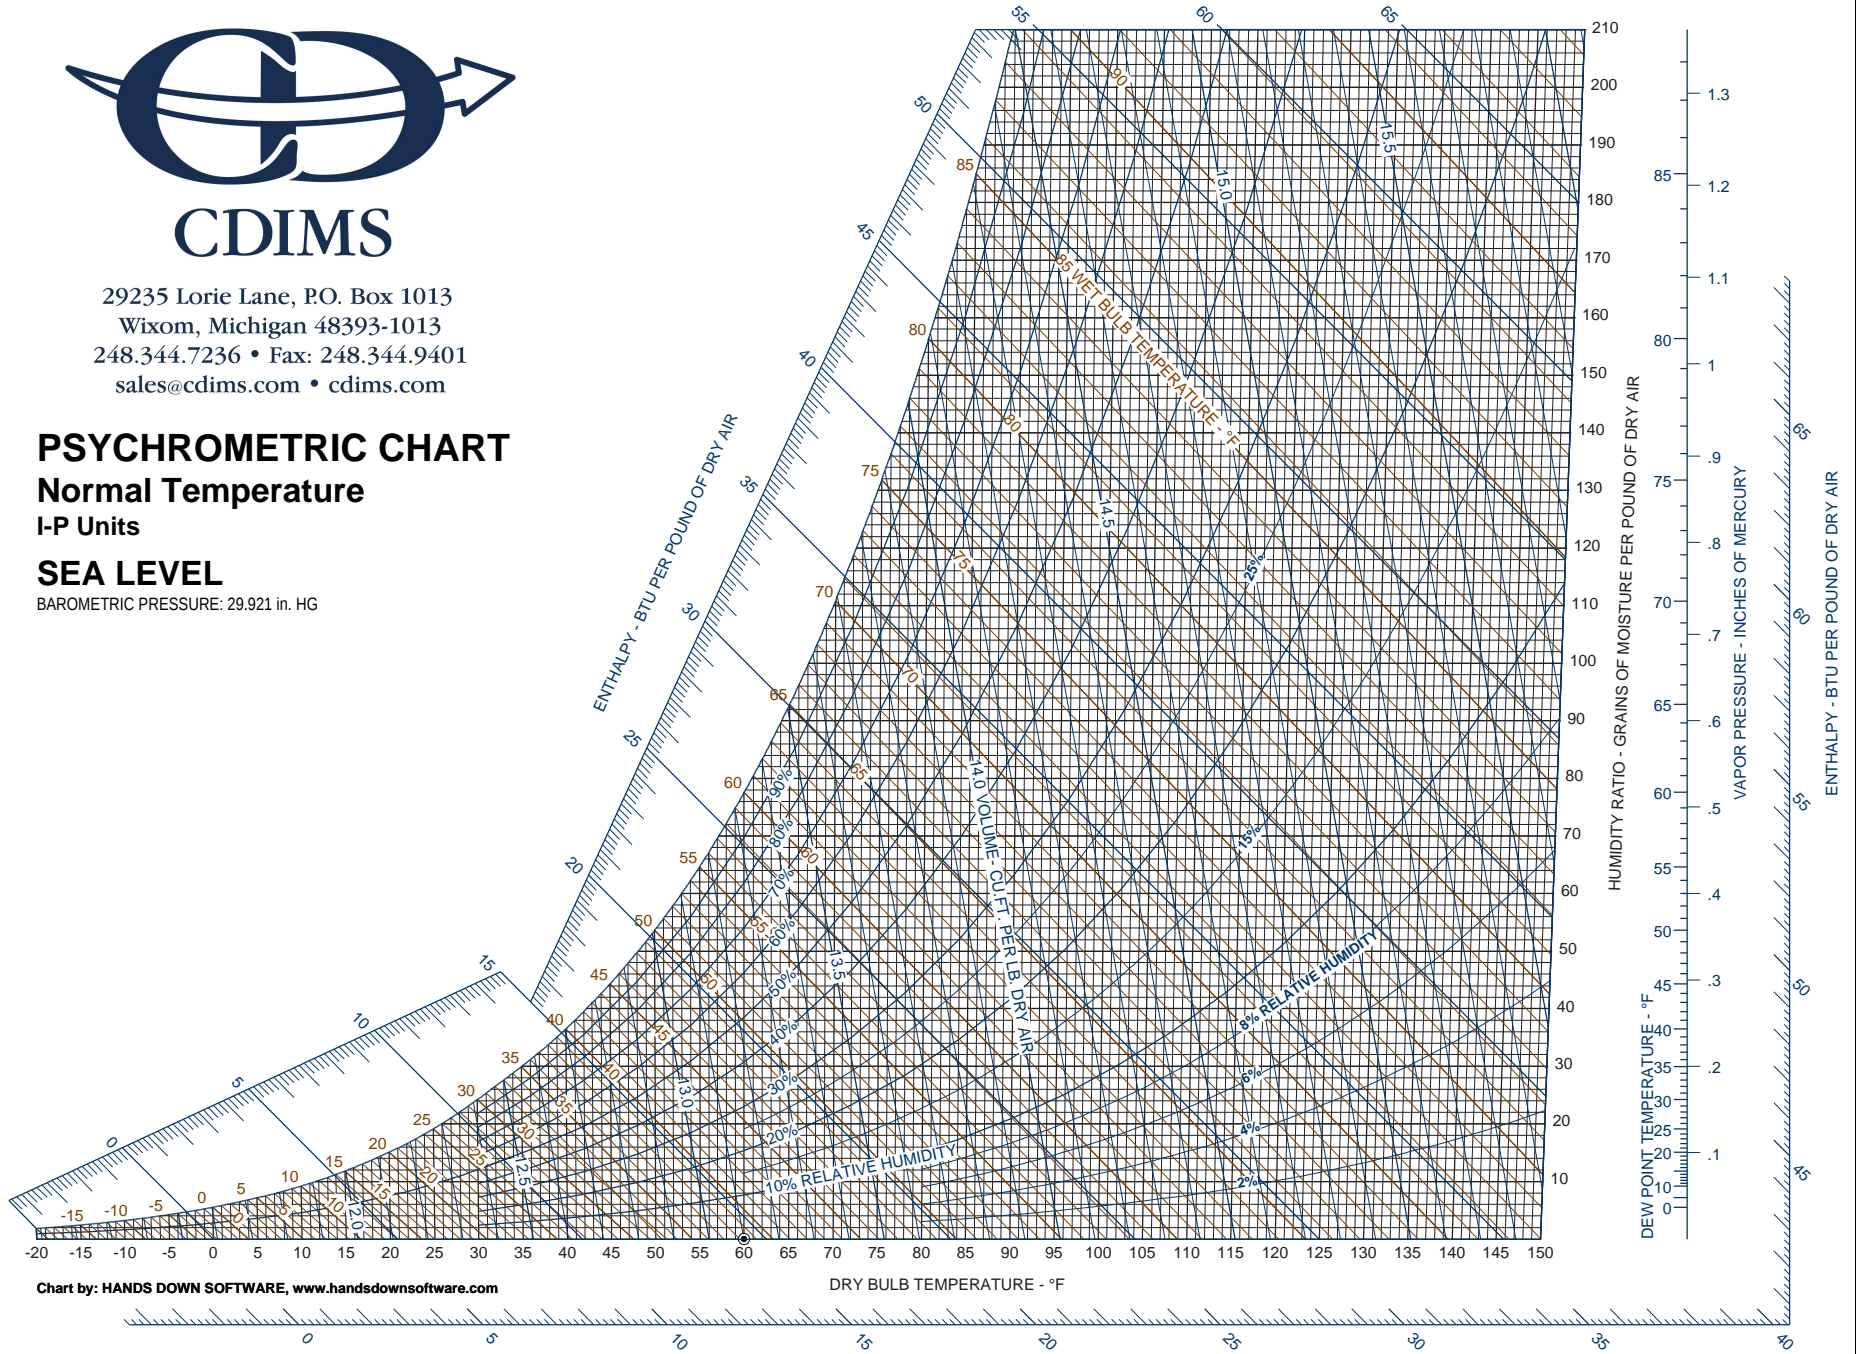

## Normal Temperature

### SEA LEVEL

BAROMETRIC PRESSURE: 29.921 in. HG

Chart by: HANDS DOWN SOFTWARE, [www.handsdownsoftware.com](http://www.handsdownsoftware.com)

DRY BULB TEMPERATURE - °F

29235 Lorie Lane, P.O. Box 1013  
Wixom, Michigan 48393-1013  
248.344.7236 • Fax: 248.344.9401  
sales@cdims.com • cdims.com

# PSYCHROMETRIC CHART