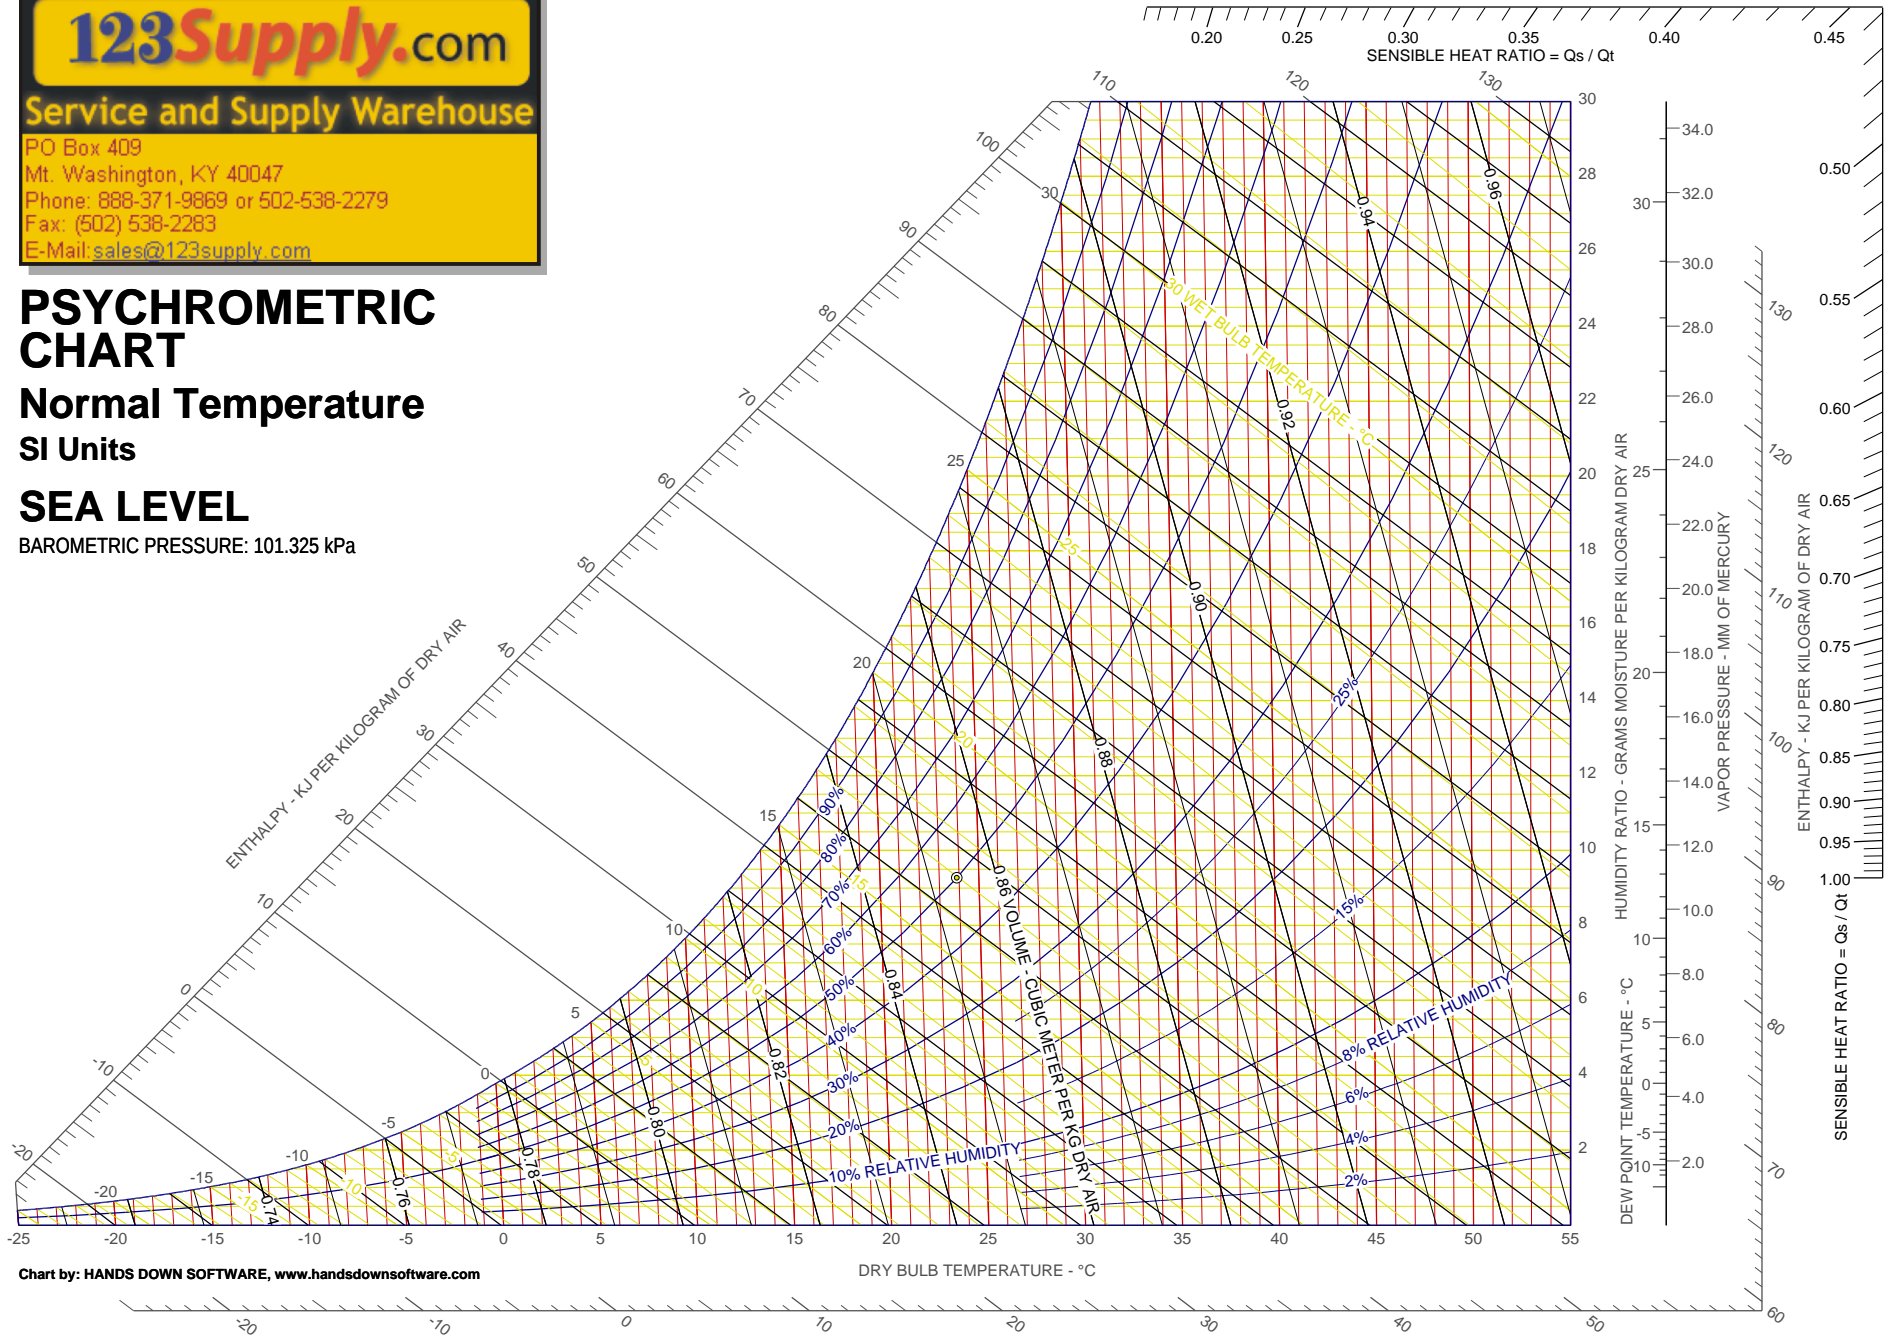

PSYCHROMETRIC CHART

Normal Temperature
SI Units

SEA LEVEL

BAROMETRIC PRESSURE: 101.325 kPa

Chart by: HANDS DOWN SOFTWARE, www.handsdownsoftware.com