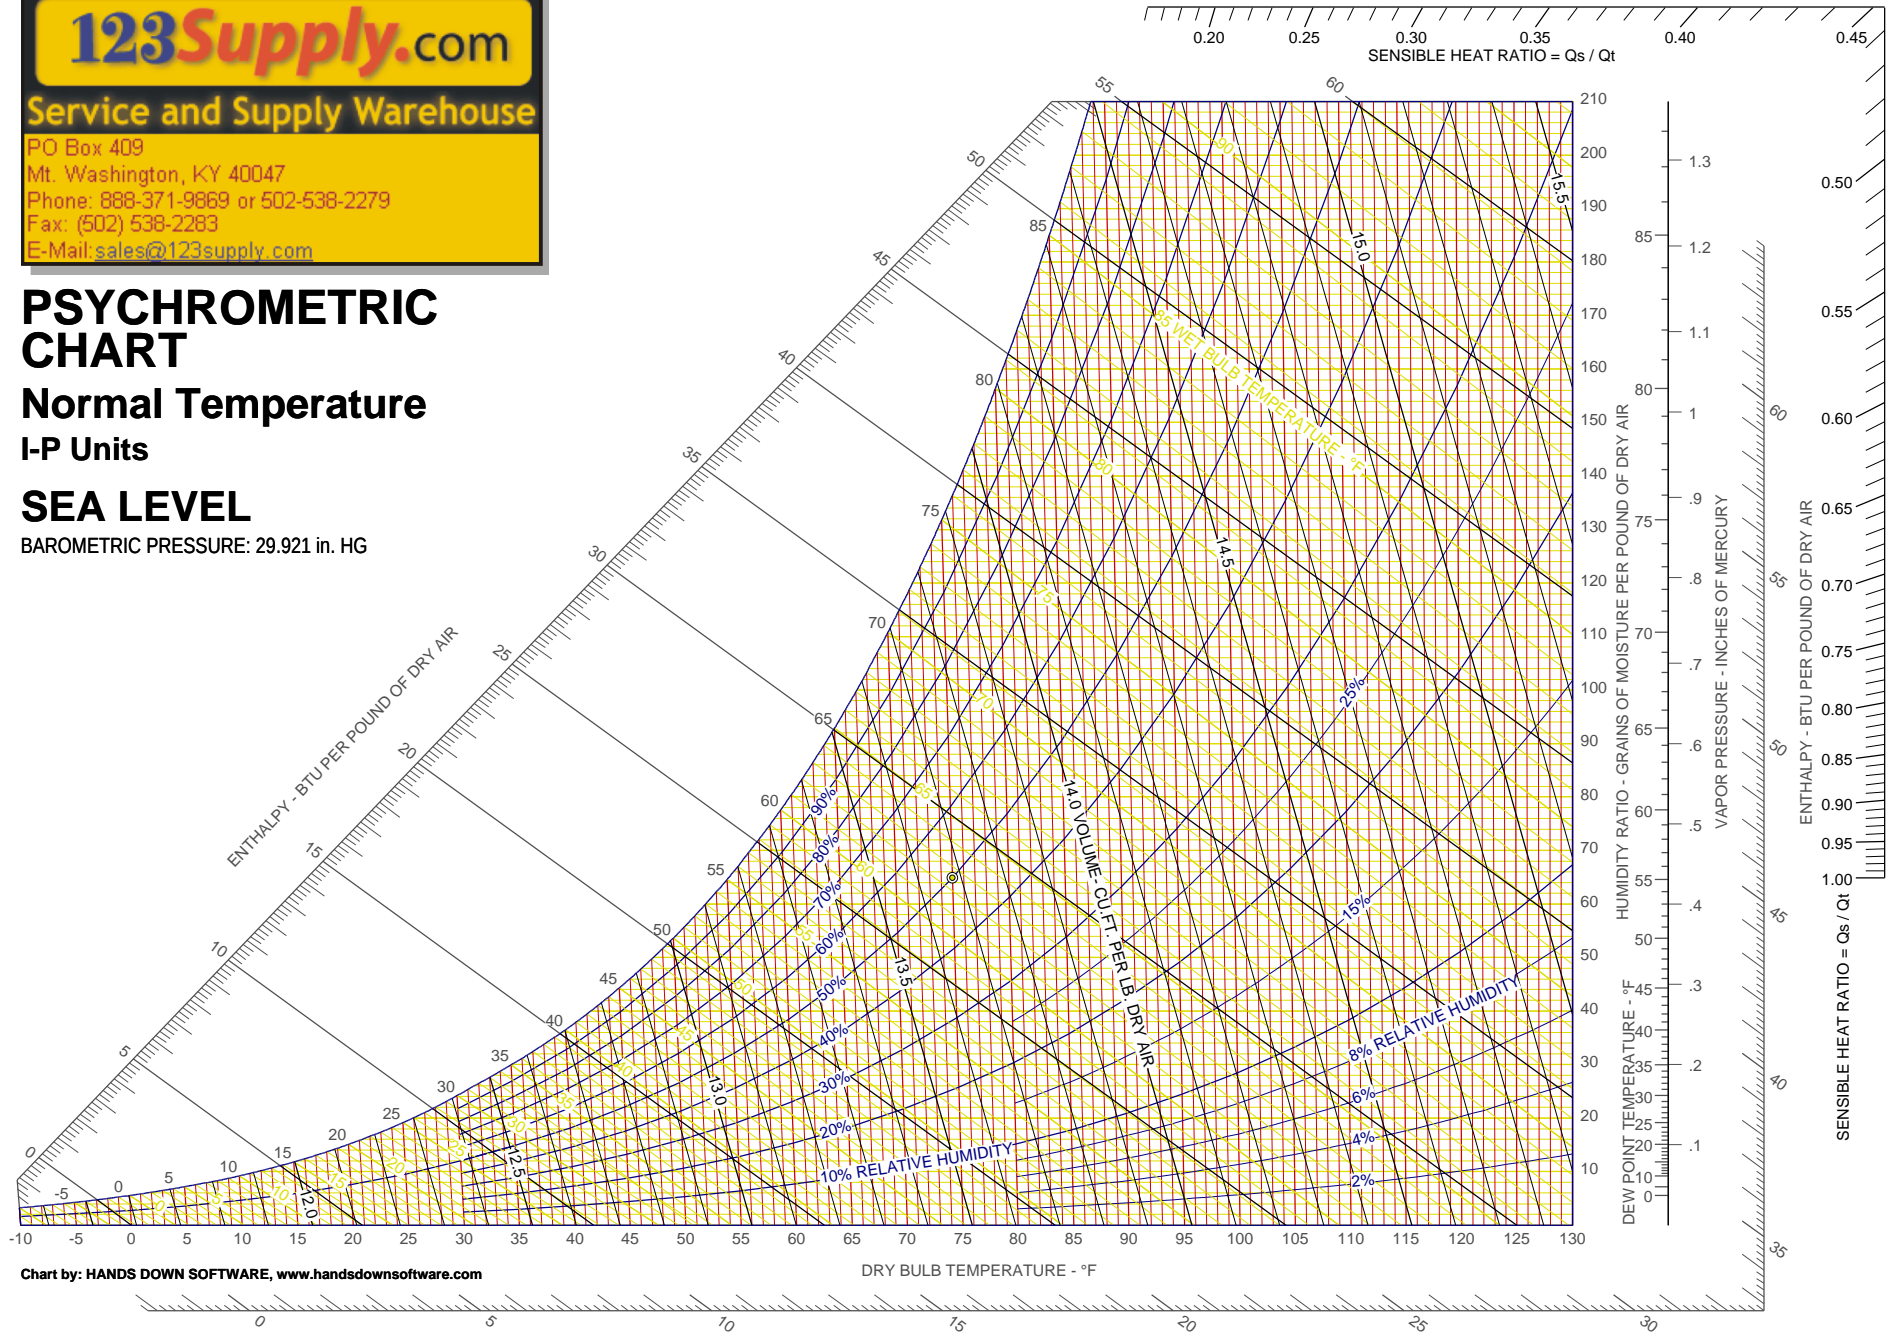

SEA LEVEL

BAROMETRIC PRESSURE: 29.921 in. HG

Chart by: HANDS DOWN SOFTWARE, www.handsdownsoftware.com

DRY BULB TEMPERATURE - °F

123Supply.com

Service and Supply Warehouse

PO Box 409
Mt. Washington, KY 40047
Phone: 888-371-9869 or 502-538-2279
Fax: (502) 538-2283
E-Mail: sales@123supply.com

PSYCHROMETRIC CHART

Normal Temperature
SI Units

SEA LEVEL

BAROMETRIC PRESSURE: 101.325 kPa

Chart by: HANDS DOWN SOFTWARE, www.handsdownsoftware.com